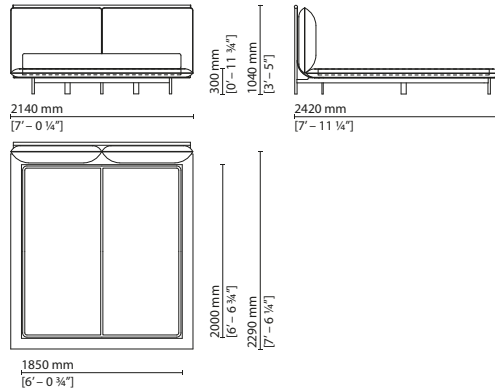

on the back side in the self-standing version. Matching or contrasting leather piping. **Headboard** — Padding in polyurethane foam and polyester wadding. **Bed frame** — Bed frame available with or without layer of saddle leather/ leather in continuity with the headboard. Wood side panels and footboard with polyurethane foam padding and polyester wadding. **Upholstery** — Refer to the compatibility table for all the possible configurations.

Totu Bed

047 601 / 602 / 613 / 614 — 1650x2000 mm

047 603 / 604 / 615 / 616 — 1850x2000 mm

047 605 / 606 / 617 / 618 — 2000x2000 mm

047 607 / 608 / 619 / 620 — 1520x2050 mm

047 609 / 610 / 621 / 622 — 1950x2050 mm

047 611 / 612 / 623 / 624 — 1850x2150 mm