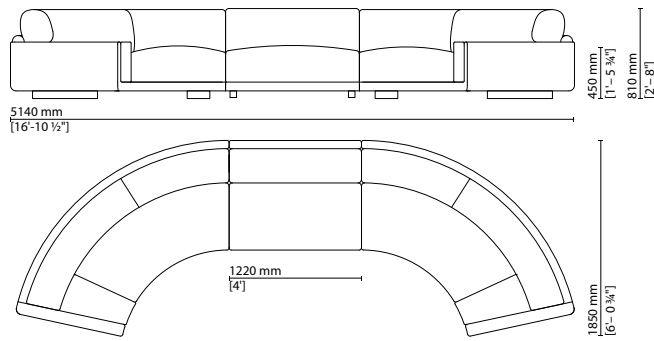

Parsifal Round Sofa + Central element

designed by Thierry Lemaire

002 004 — Round sofa

Configuration

002 005 — Central element