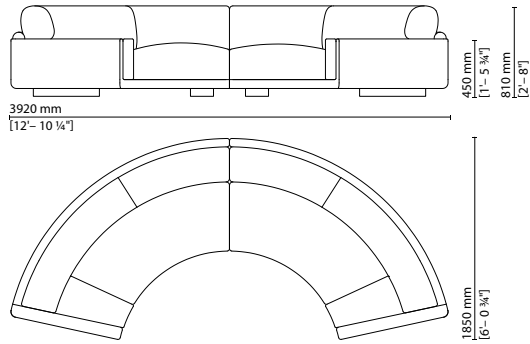

Parsifal Round Sofa + Central element

designed by Thierry Lemaire

002 004 — Round sofa

Configuration

002 005 — Central element