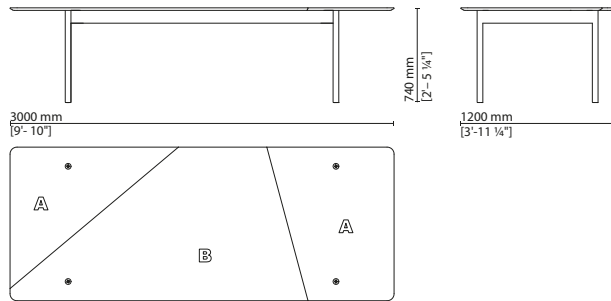

Totu Dining table

047 201 — Dining table