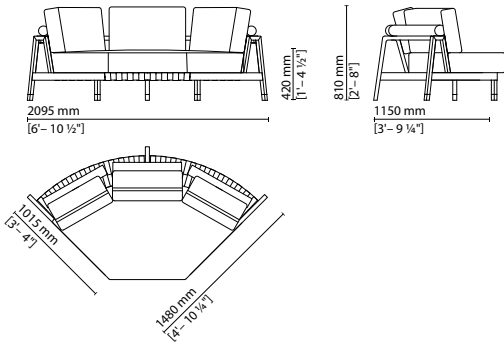

009 019 — angular sofa