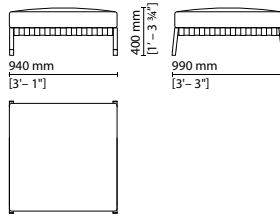

009 020 — puff small