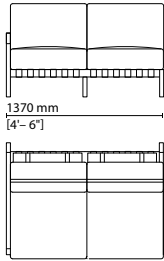

## Kathy Outdoor Seating System

009 010 — Armchair

090 012 — 2 seat sofa

090 013 — 3 seat sofa

009 015 — 2 seat sofa Sx

009 017 — 3 seat sofa Sx

009 016 — 2 seat sofa Dx

009 018 — 3 seat sofa Dx