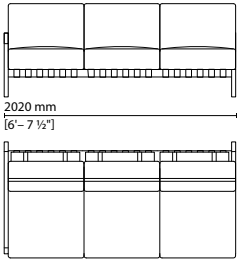

## Kathy Outdoor Seating System

009 010 — Armchair

090 012 — 2 seat sofa

090 013 — 3 seat sofa

009 015 — 2 seat sofa Sx

009 017 — 3 seat sofa Sx

009 016 — 2 seat sofa Dx

009 018 — 3 seat sofa Dx