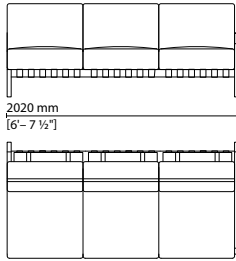

## Kathy Outdoor Seating System

009 010 — Armchair

090 012 — 2 seat sofa

090 013 — 3 seat sofa

009 015 — 2 seat sofa Sx

009 017 — 3 seat sofa Sx

009 016 — 2 seat sofa Dx

009 018 — 3 seat sofa Dx