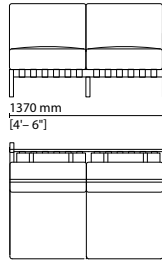

## Kathy Outdoor Seating System

009 010 — Armchair

090 012 — 2 seat sofa

090 013 — 3 seat sofa

009 015 — 2 seat sofa Sx

009 017 — 3 seat sofa Sx

009 016 — 2 seat sofa Dx

009 018 — 3 seat sofa Dx