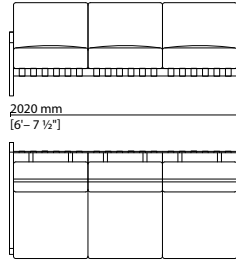

## Kathy Outdoor Seating System

009 010 — Armchair

090 012 — 2 seat sofa

090 013 — 3 seat sofa

009 015 — 2 seat sofa Sx

009 017 — 3 seat sofa Sx

009 016 — 2 seat sofa Dx

009 018 — 3 seat sofa Dx