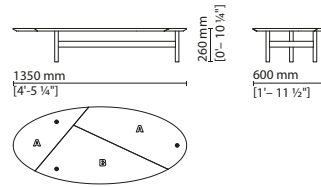

047 102 — Coffee table